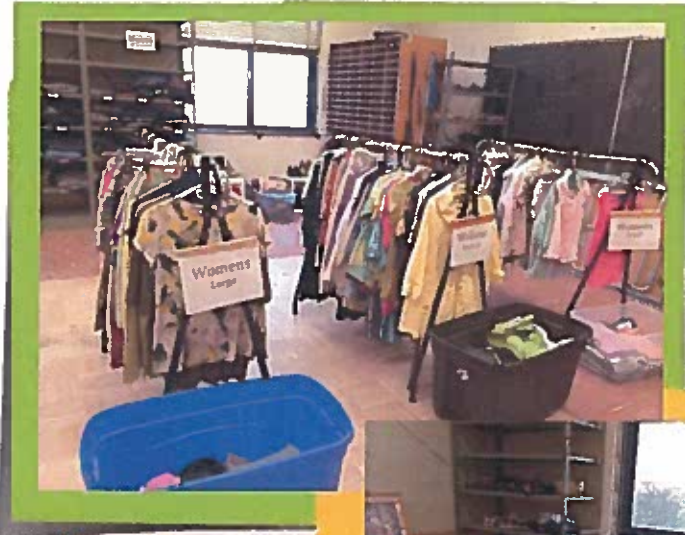

Killingly Community Store

Toiletries for families in need, when available.

Hours

1st and 3rd Monday's
monthly
12:00-2:00 pm

The store will be closed when school is not in session!

ITEMS OFTEN AVAILABLE

Clothing, shoes, hats, scarves, gloves, ties, belts, personal care items, household items, and more!!

79 Westfield Avenue
Danielson, CT
860-779-6773

Entrance is on the side of the large parking lot by the football field.

Donations Always Welcome